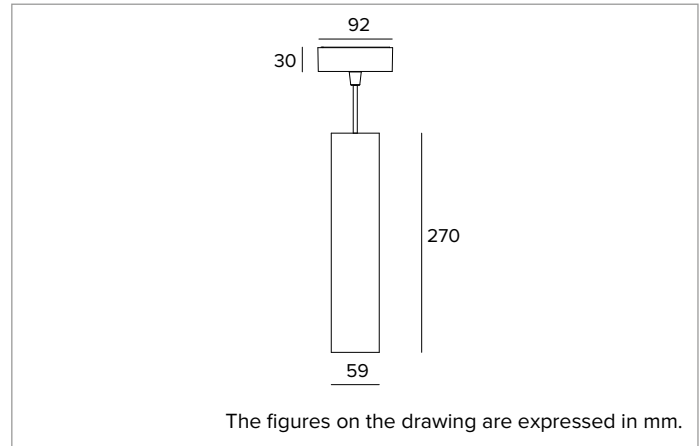

1T9804EL | LABEL 6 - Suspension

LED suspension fixture for direct light emission powered by mains voltage

		3000K	H(m)	D(m)	Emax(lx)
		Ra90		16°	
Fixture Power	10W	1	0.28	7081	
Source Flux	1182lm	2	0.55	1770	
Fixture Flux	868lm	3	0.83	787	
Efficacy	91lm/W	4	1.11	443	
TS1984	Imax=5991cd/klm	Imax	7081cd	5	1.39

CCT nominal: 3000K

Lifetime (L80/B10): >50000h tq +25°C

ILLUMINOTECHNICAL CHARACTERISTICS

SP Version - metallised polycarbonate precision optics, a holographic diffusion filter and a black silicone cut off ring.

Optic: REFLECTOR

Beam angles: SP

Optical efficiency: 73%

Fixture flux: 868lm

Luminous efficacy: 91lm/W

Photobiological safety: Compliant with RG1 low risk group

MECHANICAL CHARACTERISTICS

Cylindrical body in aluminum obtained through extrusion machining process and coated with powder paint.

Colour and finish: Plaster white

Dimensions: D=59mm

Weight: 1.1Kg

Degree of protection: IP20

ELECTRICAL CHARACTERISTICS

Electronic ON-OFF version with the power supply integrated in the body of the fixture. Luminaire compliant with EN 60598-2-22 for power supply from a centralised emergency system CPSS (Central Power Supply System), not incorporated in the luminaire - high risk areas excluded. The default power and flux are 100% in AC and 100% in DC.